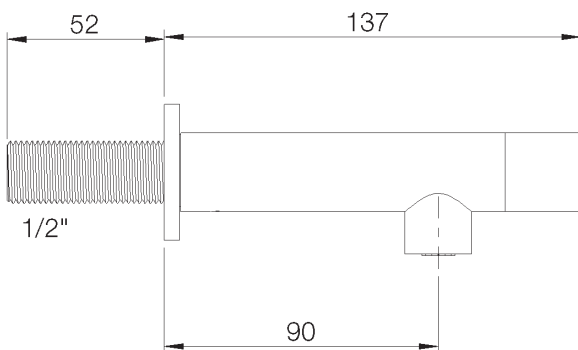

PRODUCT TECHNICAL SHEET

Collection : **GRAPH**

Ref. : **4043.11.02**

Robinet lave-mains mural à encastrer

Fonteinkraan voor wandmontage

Concealed wall-mounted washbasin tap

Picture

Product details

Weight : 1,0 kg

Flow at 3 bar : Restricted 1,8 l/min

Internal mechanism : Ceramic valve 1/4 turn

Technical drawing

RA1.V01