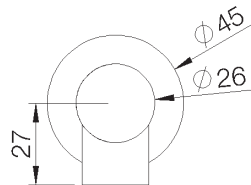

Weight : 1,0 kg

Flow at 3 bar : Restricted 1,8 l/min

Internal mechanism : Ceramic valve 1/4 turn

Technical drawing

RA1.V01