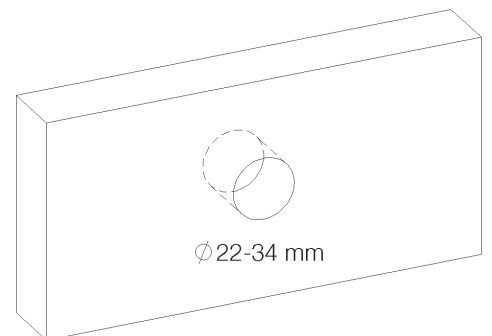

PRODUCT TECHNICAL SHEET

Collection : **GRAPH**

Ref. : **4043.11.02**

Robinet lave-mains mural à encastrer

Fonteinkraan voor wandmontage

Concealed wall-mounted washbasin tap

Picture

Product details

Weight : 1,0 kg

Flow at 3 bar : Restricted 1,8 l/min

Internal mechanism : Ceramic valve 1/4 turn

Technical drawing

RA1.V01