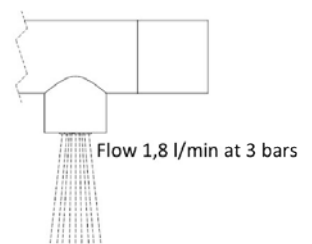

PRODUCT TECHNICAL SHEET

Collection : **GRAPH**

Ref. : **4043.11.02**

Robinet lave-mains mural à encastrer

Fonteinkraan voor wandmontage

Concealed wall-mounted washbasin tap

Picture

Product details

Weight : 1,0 kg

Flow at 3 bar : Restricted 1,8 l/min

Internal mechanism : Ceramic valve 1/4 turn

Technical drawing

RA1.V01